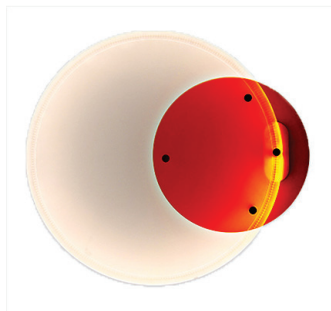

Elise Wall Installation

CODE : WL-04B
SIZE : H60 x D66 cm.
COLOR : Red / Orange
MATERIAL : Iron + Acrylic
LIGHT SOURCE : Installed LED