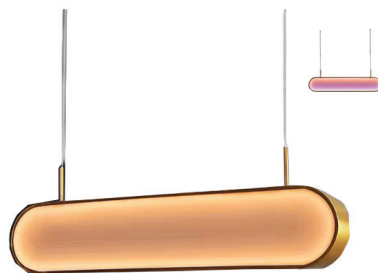

Objective Virtualize Pendant

CODE : CL-14D
SIZE : W100 X H20 X D8 cm.
COLOR : Space Silver / Galactic Bronze
MATERIAL : Stainless Steel + Glass
LIGHT SOURCE : Installed LED
(Application Color Controlled)