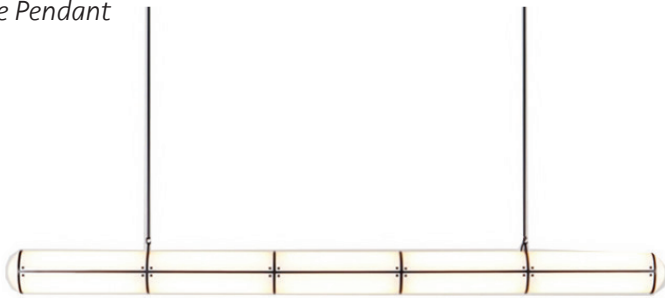

*Deluge Chandelier*

CODE : CL-11D  
 SIZE : Varies  
 COLOR : Chrome White  
 MATERIAL : Stainless Steel + Crystal  
 LIGHT SOURCE : Installed LED

*Darek Pendant*

CODE : CL-09D  
 SIZE : M - L100 X W18 X H15 cm.  
 L - L130 X W18 X H15 cm.  
 COLOR : Tea Shade + Ego Black  
 MATERIAL : Glass + Iron  
 LIGHT SOURCE : Installed LED

*Quard Crystal Pendant*

CODE : CL-10D  
 SIZE : D 85(M), 55(S), 110(L) X H22 cm.  
 COLOR : Amber + Metallic Grey  
 MATERIAL : Crystal + Iron  
 LIGHT SOURCE : E14 LED 6/8/18 Light Bulb

*Crune Pendant*