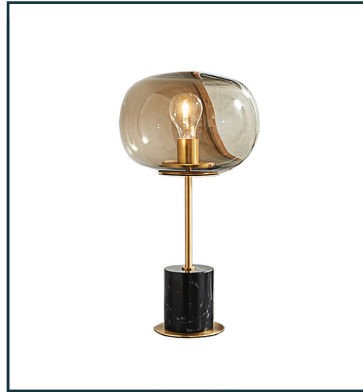

Ward Table Lamp

CODE : TL-02A
SIZE : D25 x H45 cm.
COLOR : Black Marble Brown Shade
MATERIAL : Marble + Glass
LIGHT SOURCE : E27