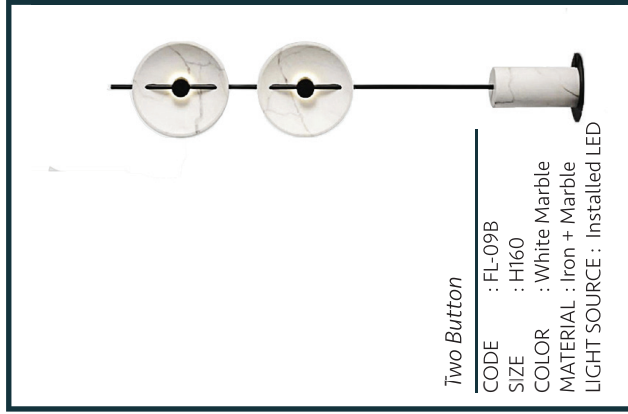

Two Button

CODE : FL-09B
SIZE : H160
COLOR : White Marble
MATERIAL : Iron + Marble
LIGHT SOURCE : Installed LED