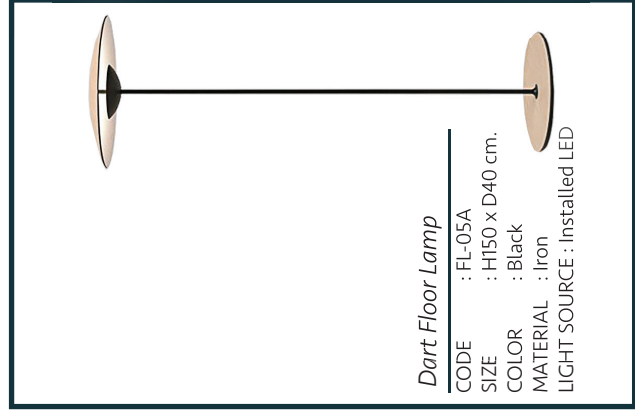

Pearl Post No.2

Dart Floor Lamp

CODE : FL-05A
SIZE : H150 x D40 cm.
COLOR : Black
MATERIAL : Iron
LIGHT SOURCE : Installed LED