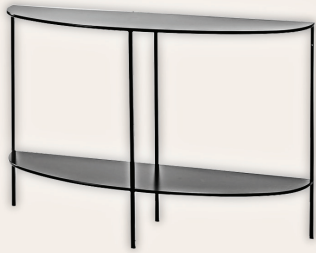

Furniture

Even-Steven

CODE : F-12B
SIZE : W30 x L120 x H89 cm.
COLOR : Metal
MATERIAL: Iron