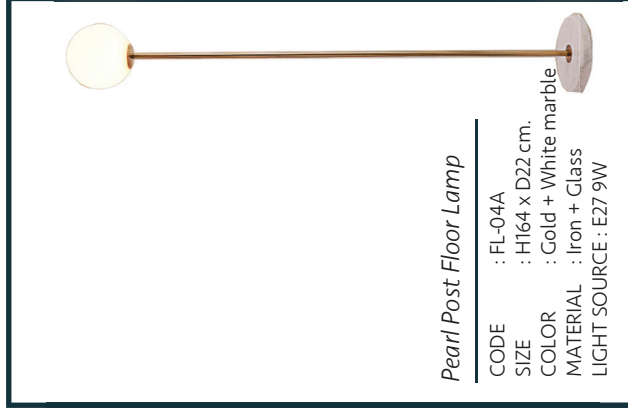

CODE : FL-04A
SIZE : H164 x D22 cm.
COLOR : Gold + White marble
MATERIAL : Iron + Glass
LIGHT SOURCE : E27 9W