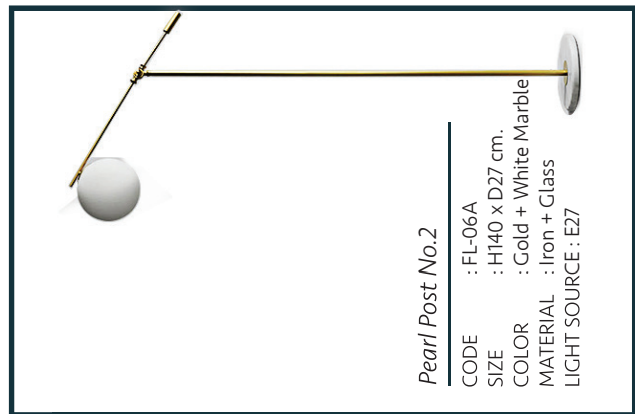

Conservative One

CODE : FL-06A
SIZE : H140 x D27 cm.
COLOR : Gold + White Marble
MATERIAL : Iron + Glass
LIGHT SOURCE : E27