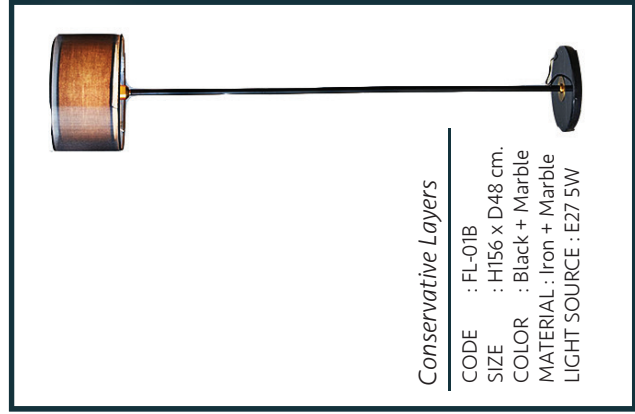

CODE : FL-01B
SIZE : H156 x D48 cm.
COLOR : Black + Marble
MATERIAL : Iron + Marble
LIGHT SOURCE : E27 5W

Floor Lamp