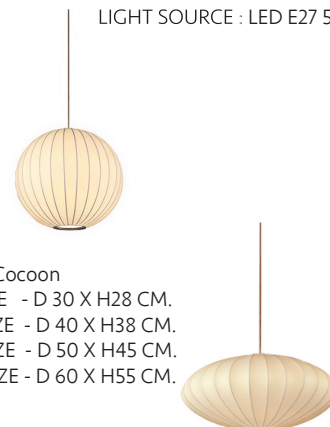

*PH*

CODE : CL-09B  
 SIZE : D50 x H28.5 cm.  
 COLOR : Varies  
 MATERIAL : Iron  
 LIGHT SOURCE : LED

*Spinning Triangular*

CODE : CL-01D  
 SIZE : Diameter 21 cm.  
 Body Length 29 cm.  
 Overall Height 150 cm.  
 COLOR : Opacity White +  
 Black Matte Body  
 MATERIAL : Wrought Iron + Glass  
 LIGHT SOURCE : Installed LED

*Mination*

CODE : CL-20D  
 SIZE : W19 X H120 cm.  
 COLOR : Industrial Silver  
 MATERIAL : Iron + Glass  
 LIGHT SOURCE : 4W LED

*Sensual cocoon pendant collection*

**Bead Cocoon**  
 S SIZE - D 20 X H40 CM.  
 M SIZE - D 30 X H60 CM.  
 L SIZE - D 40 X H65 CM.

**Barrell Cocoon**  
 S SIZE - D 38 X H33 CM.  
 M SIZE - D 50 X H35 CM.  
 L SIZE - D 60 X H44 CM.

**Drum Cocoon**  
 S SIZE - D 32 X H33 CM.  
 M SIZE - D 45 X H45 CM.

**Propeller Cocoon**  
 S SIZE - 40 X H20 CM.  
 M SIZE - 50 X H27 CM.  
 L SIZE - 60 X H33 CM.

**Ball Cocoon**  
 S SIZE - D 30 X H28 CM.  
 M SIZE - D 40 X H38 CM.  
 L SIZE - D 50 X H45 CM.  
 XL SIZE - D 60 X H55 CM.

**Cross Saucer**  
 S SIZE - D 40 X H20 CM.  
 M SIZE - D 50 X H23 CM.  
 L SIZE - D 60 X H27 CM.