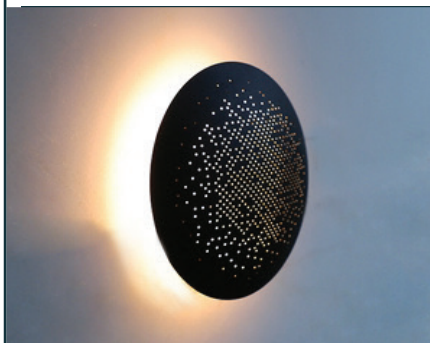

*The Quantum
Indoor & Outdoor Wall Lamp*

CODE : WL-26D
SIZE : S - W9 X D19 X H19 cm.
M-W13 X D26 X H26 cm.
COLOR : Black / White
MATERIAL : Engrave Metal (Waterproof)
LIGHT SOURCE: S - LED 6W / M - LED 10W

*Kunn
Indoor & Outdoor Wall Lamp*

CODE : WL-18D
SIZE : W6 X D6 X H23 cm.
COLOR : Pure White / Space Grey
MATERIAL : Iron
LIGHT SOURCE : 6W 4000K