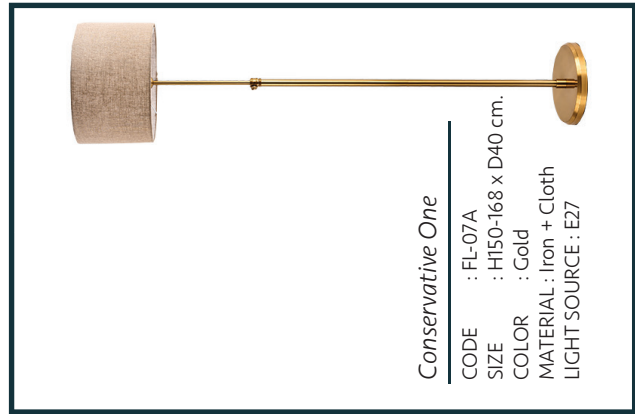

Conservative Layers

CODE : FL-07A
SIZE : H150-168 x D40 cm.
COLOR : Gold
MATERIAL : Iron + Cloth
LIGHT SOURCE : E27