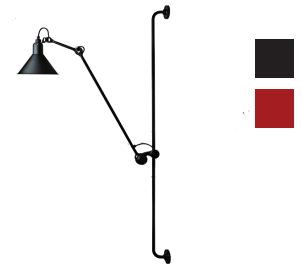

Harn Adjustable Wall Lamp

CODE : WL-22D
SIZE : Lamp Body W21 X D17 X H80 cm.
Wall Attach Height 118 cm.
COLOR : Modern Black / Red Humble
MATERIAL : Carbon Steel
LIGHT SOURCE : LED E27