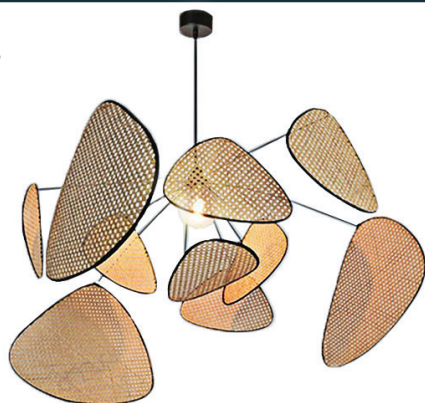

The Rattatan

CODE : CL-17D
SIZE : S size - W64 X H30 cm.
M size - W80 X H30 cm.
L size - W100 X H30 cm.
XL size - W120 X H40 cm.
120 cm. Hanging string height
COLOR : District beiged
MATERIAL : Grass Rattan + Willow + Iron
LIGHT SOURCE : E27